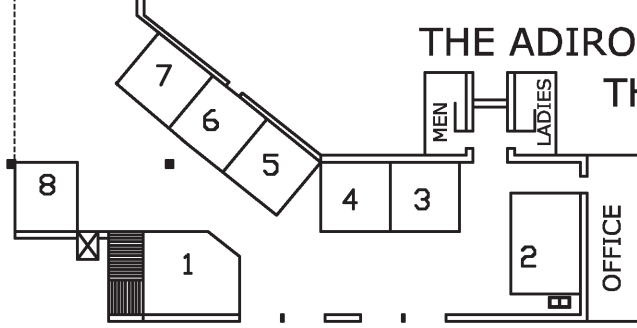

THE ADIRONDACK LIVING SHOW THE FORUM

BOOTHS ARE 10'X10'
UNLESS NOTED